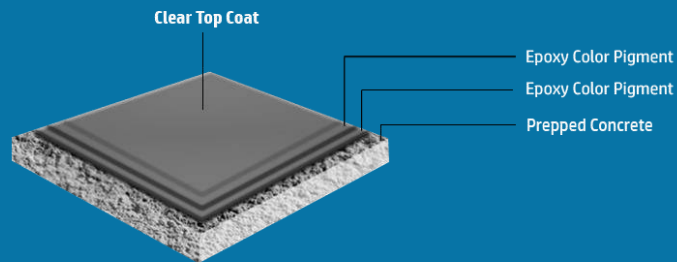

POLY COLOR PIGMENT

CHOOSE FROM ONE
OF OUR SOLID
COLOR PIGMENTS FOR
POLYASPARTIC

BLACK

MED. GREY

SUN BUFF

LIGHT GREY*

TAUPE*

CANYON CLAY*

BRICK RED*

ARABIAN SAND*

OFF WHITE*

*These are specialty colors and can be special ordered.