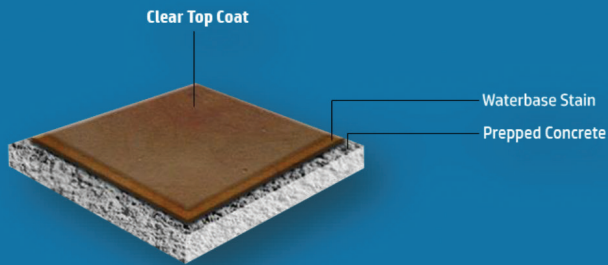

COLOR CONTROL  
UV STABLE  
NON ACIDIC  
NO NEUTRALIZATION

## WATERBASED STAIN COLOR CHART

BLACK

BROWN

GREY

COLA

LIGHT GREY

TAUPE