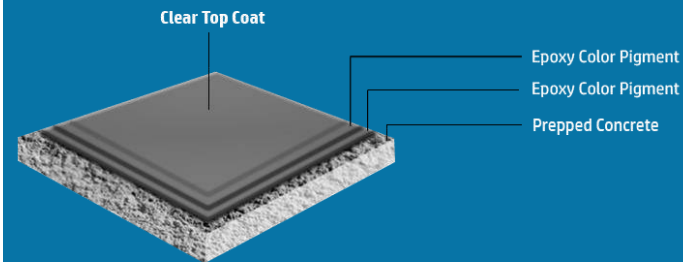

## EPOXY COLOR PIGMENT

CHOOSE FROM ONE  
OF OUR SOLID  
COLOR PIGMENTS FOR  
EPOXY

BLACK

MED. GREY

SUN BUFF

LIGHT GREY\*

TAUPE\*

CANYON CLAY\*

BRICK RED\*

ARABIAN SAND\*

OFF WHITE\*

\*These are specialty colors and can be special ordered.