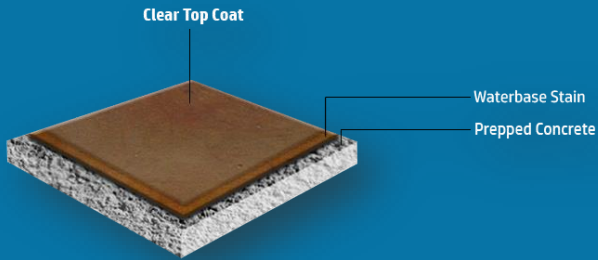

WATERBASED STAIN COLOR CHART

COLOR CONTROL
 UV STABLE
 NON ACIDIC
 NO NEUTRALIZATION

				
BLACK	BLUE TL	BROWN TL	BROWN	BURNT ORANGE
				
COLA	DARK BROWN	DARK GREEN TL	ENGLISH RED TL	GREEN TL
				
GREY TL	KAHKI	LIGHT BLUE TL	LIGHT BROWN TL	LIGHT GREEN TL
				
LIGHT GREY TL	MALAY TAN	PINK	PURPLE	RED TL
				
YELLOW TL	TAUPE	TERRA COTTA	TURQUOISE TL	WHITE